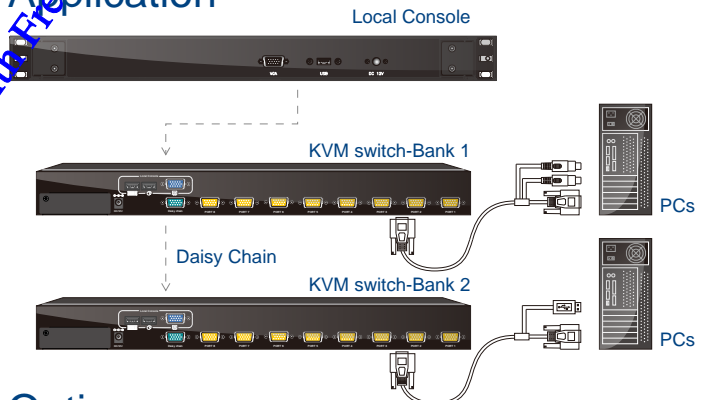

Application

Options

Color (Black)

Signal cable 1.8m / 3.0m / 5.0m (6 ft / 10 ft / 15 ft)

Various keyboard languages