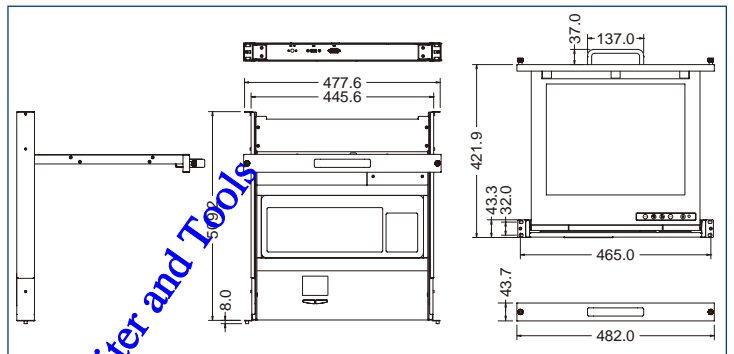

- Single Rail
- 17" TFT LCD
- Replaceable Design Keyboard
- USB Interface
- ROHS Compliant

Features

- Cost effective LCD console
- Replaceable keyboard design
- Single rail easy to install and use
- Support more than 17 various keyboard languages
- Bright Active Matrix TFT display
- OSD function (On Screen Display) for LCD display
- Support USB interface

Replaceable keyboard design -
AD 17USB can easily replace more than 17 various keyboards

Dimension

Specification

Model Name	AD- 17USB
System Connections	1
Dimension	517.2 x 482 x 43.7 mm / 20.4 x 19.0 x 1.7 inches
Package Dimension	687 x 558 x 241 mm / 27.0 x 22.0 x 9.5 inches
Net Weight	10.5 Kg / 23.1 lbs
Gross Weight	17.0 Kg / 37.5 lbs
Display Size	17 inches
Panel Type	Active Matrix TFT LCD
Resolution Capabilities	Maximum Resolution up to 1280 x 1024 (SXGA)
Pixel Pitch	Supports 0.264 mm x 0.264 mm
Viewing Angle (CR>10)	Right-Left view 60° ~ 70° (Typ) Up-Down View 45° ~ 60° (Typ)
Contrast Ratio	450 : 1
Brightness	White 300 cd/m ² (Center 1 point Typ)
Back Light	Four Lamps for Back Light
Supported Colors	16.7M Colors (8-bit with FRC)
Response Time	Rising Time 2 ms, Decay Time 14 ms
Operating System	Dos, Windows (3.1, 9x, 2000, NT4, ME, XP, 2003 Server) Linux, Novell 3.12-6, HP UX, SUN
Multi Platform	Support USB
Connectors	1 x VGA HDDB-15 pin, 1 x USB, 1 x DC Inlet
System Cables	1 x VGA and 1 x USB cable
Keyboard Mouse	105 key keyboard with touch pad
Sync	45 ~ 80 KHz
Power Source	100 ~ 240 VAC input
Power Consumption	25 W, 19.05 W for Panel
Temperature	Operate 0 ~ 50 °C / 32 ~ 122 °F Storage -20 ~ 60 °C / -4 ~ 140 °F
Humidity	10% ~ 90% RH
Chassis Construction	Heavy duty steel materials
Keyboard Language	US, UK, German, French, Spanish, Italian, Portuguese, Dutch, Swiss, Belgium, Swedish, Norwegian, Danish, Japanese, Mandarin, Russian, Hebrew